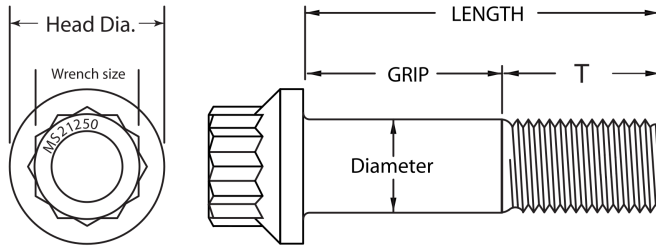

MS21250, 12 Point Bolts

Diameter / Head Size / Thread Lengths

HELP WITH THE SELECTION OF PART NUMBERS

The first five numbers after MS designates the Design of the bolt.
 12 point, Alloy Steel, Heat Treated to 180 to 200 ksi Tensile Strength, Cadmium II, type 2 plate per QQP416.
 The next two numbers after the (-) or the (H) designates the Diameter.
 The next three numbers directly after the Diameter number designates the Grip length.
There is no dash or other characters in between the Diameter number and the Grip length number.

Examples of part numbers:

MS21250 (" - " for no holes in head, "H" for safety holes in head) (Diameter #) (Grip Length Number)

MS21250 - 04012 =1/4 DIAMETER, 28 THREADS PER INCH, .750 GRIP, 1.260 OVERALL LENGTH NO SAFETY HOLES IN HEAD.

MS21250H10020 =5/8 DIAMETER, 16 THREADS PER INCH, 1.250 GRIP, 2.169 OVERALL LENGTH SAFETY HOLES IN HEAD.

Diameter #	THREAD DIA/PITCH	DIA. MAX	DIA. MIN	WRENCH SIZE	" T " DIMENSION	HEAD DIA. + OR - .005
02	8-32	.1635	.1625	7/32	.375	.295
03	10-32	.1895	.1885	1/4	.420	.345
04	1/4-28	.2495	.2485	5/16	.492	.433
05	5/16-24	.3120	.3110	3/8	.579	.526
06	3/8-24	.3745	.3735	7/16	.625	.645
07	7/16-20	.4370	.4360	1/2	.721	.730
08	1/2-20	.4995	.4985	9/16	.768	.825
09	9/16-18	.5615	.5605	5/8	.852	.933
10	5/8-18	.6240	.6230	11/16	.899	1.045
12	3/4-16	.7490	.7480	13/16	1.036	1.225
14	7/8-14	.8740	.8730	15/16	1.244	1.433
16	1"-12	.9990	.9980	1 1/16	1.479	1.620
18	1 1/8"-12	1.1240	1.235	1 1/4	1.650	1.870
20	1 1/4"-12	1.2490	1.2475	1 5/16	1.760	2.120
22	1 3/8"-12	1.3740	1.3725	1 7/16	1.885	2.308